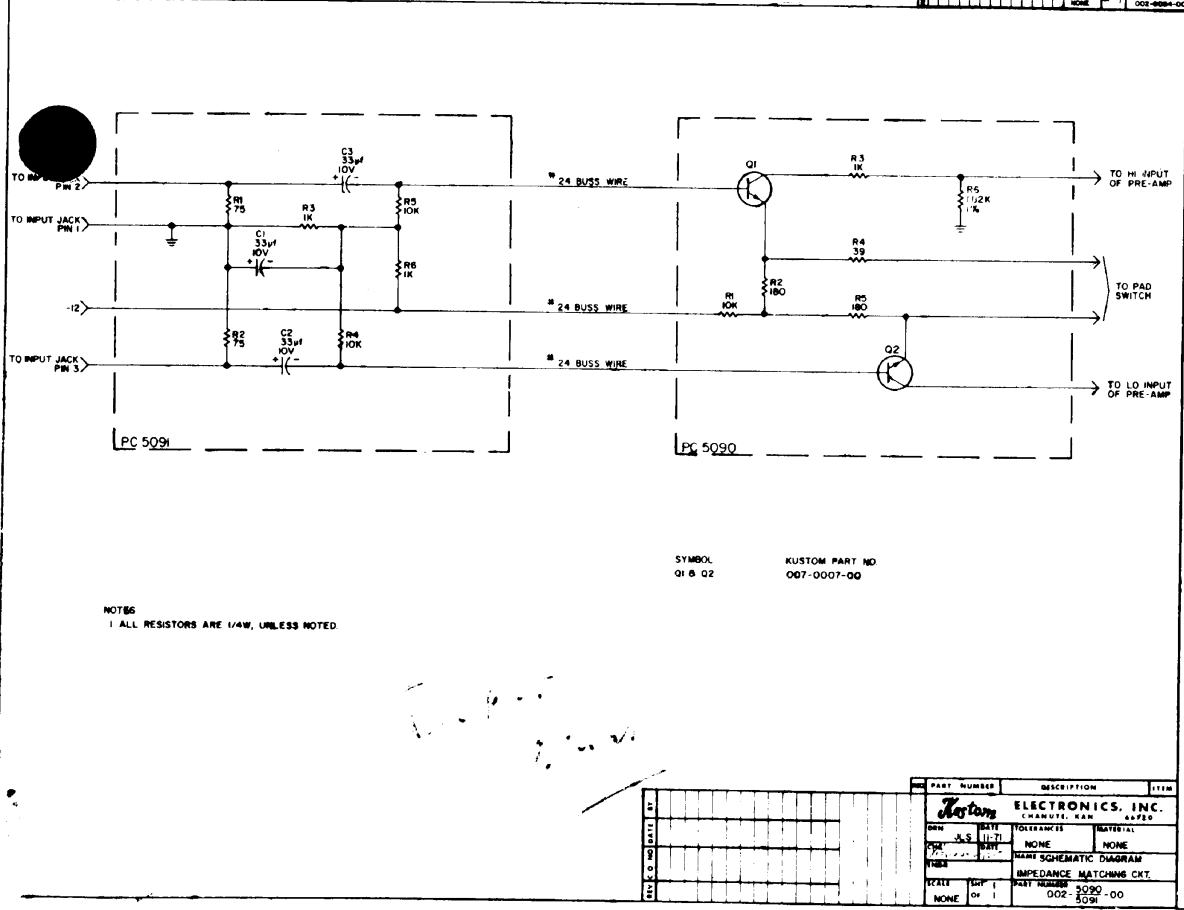

002-0084-00
SYMBOL: CUSTOM PART NO.
A 1 THRU 24 002-0084-00
B 1 THRU 24 002-0084-00

002-0084-00
SYMBOL: CUSTOM PART NO.
A 1 THRU 24 002-0084-00
B 1 THRU 24 002-0084-00

REV	DATE	DESCRIPTION
1	10/1/72	INITIAL
2	10/1/72	INITIAL
3	10/1/72	INITIAL
4	10/1/72	INITIAL
5	10/1/72	INITIAL
6	10/1/72	INITIAL
7	10/1/72	INITIAL
8	10/1/72	INITIAL
9	10/1/72	INITIAL
10	10/1/72	INITIAL

NOTES
1. ALL RESISTORS ARE 1/4W, UNLESS NOTED

SYMBOL: CUSTOM PART NO.
Q1 & Q2 007-0007-00