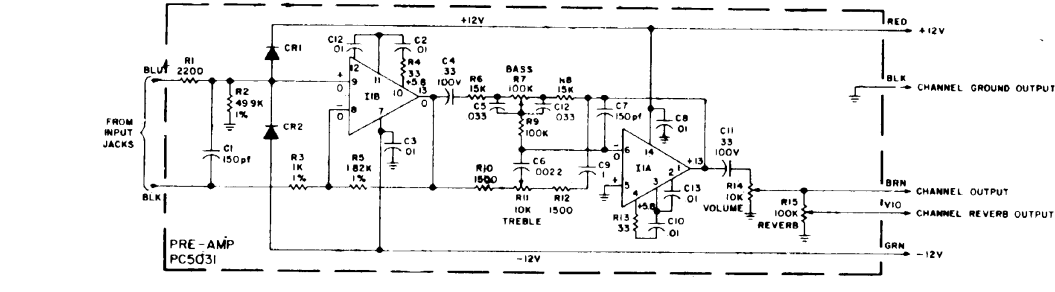

BOTTOM VIEW
14 PIN IC
KPN 007-7015-00

NOTES
1. ALL RESISTORS ARE 1/2W 10%, UNLESS NOTED
2. ALL CAPACITOR VALUES ARE IN MICROFARADS, UNLESS NOTED
3. VOLTAGES ARE WITH POWER ON, ALL CONTROLS FULL ON, NO SIGNAL AND NO LOAD

REV	DATE	DESCRIPTION
1	10/1/72	INITIAL
2	10/1/72	INITIAL
3	10/1/72	INITIAL
4	10/1/72	INITIAL
5	10/1/72	INITIAL
6	10/1/72	INITIAL
7	10/1/72	INITIAL
8	10/1/72	INITIAL
9	10/1/72	INITIAL
10	10/1/72	INITIAL

REV	DATE	DESCRIPTION
1	10/1/72	INITIAL
2	10/1/72	INITIAL
3	10/1/72	INITIAL
4	10/1/72	INITIAL
5	10/1/72	INITIAL
6	10/1/72	INITIAL
7	10/1/72	INITIAL
8	10/1/72	INITIAL
9	10/1/72	INITIAL
10	10/1/72	INITIAL